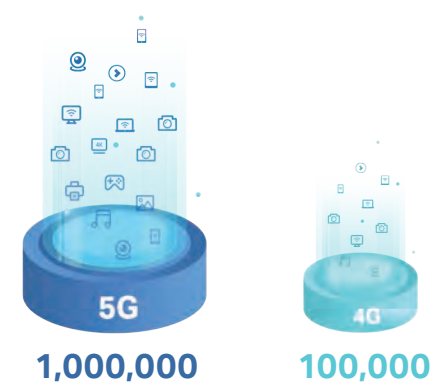

Faster Speeds

5G's download speed has been raised to 2.33 Gbps (based on R15 Sub-6 GHz)—7.8x faster than 4G LTE-Advanced and 15.5x than 4G LTE. For example, a 5G device can download a 3 GB file in 35 seconds when it reaches the download speed of 700 Mbps.

Lower Latency

Taking a giant leap forward in connectivity, 5G brings fast responsive network connections to tomorrow's mobile devices, which greatly enhances the experience when you play real-time games. The low latency also helps the emerging IoT industry as shown below.

Denser Connection

As the IoT market accelerates, many more devices will be connected to cells, with a million devices per square kilometer under 5G network.

The Number of Devices per 1 km² Supports

5G Promises a More IoT-Friendly Ecosystem

Self-Driving Cars

Logistics

Retail

Healthcare

Smart Cities

AI-Driven Mesh = Customized Wi-Fi for You

Armed with AI-Driven Mesh technology, Deco automatically learns and improves itself from experience. This provides the ideal mesh Wi-Fi unique to your home and network environment. Walk through your home and enjoy seamless streaming at the fastest possible speeds.