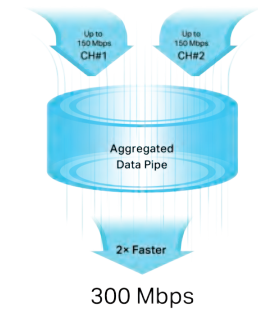

Mobile Wi-Fi

Share the freedom of 3G/4G on the go! With this convenient companion, you can share your Wi-Fi with your friends everywhere, especially when you are traveling. Multiple wireless devices like tablets, laptops, and mobile phones can access this Wi-Fi connection at the same time. No longer be afraid of draining your phone's battery to open a hotspot.

Enjoy the Freedom of Faster Speed

LTE-Advanced Mobile Wi-Fi
M7450

- **4G+** LTE-Advanced Cat6
- **AC1200** Selectable Dual-Band Wi-Fi
- **15h** Power to Keep Working
- **Easy Setup** with tpMIFI
- **Access for 32 Devices**
- **32GB** microSD Card Slot

Do More with a Faster Mobile Connection of up to 300 Mbps

The M7450 supports the 4G LTE network LTE-A Cat.6, which uses Carrier Aggregation. This advanced technology merges the fragmented LTE band into a "virtual" wider band to increase the data rate to provide fast 4G speeds of up to 300 Mbps.

Power to Keep Working All Day Long for ~15 Hours

M7450 is equipped with a powerful 3000 mAh battery. On its own, it can work effortlessly up to 15 hours at full capacity and stand by for over 900 hours.

Advanced Screen & Menu for Easy Usage

The screen displays information of battery life, signal strength, Wi-Fi status, connected users, and more.

Supports Multi-Bands

Increase compatibility by adding B5 and B28 bands. *Version 1 is not supported.