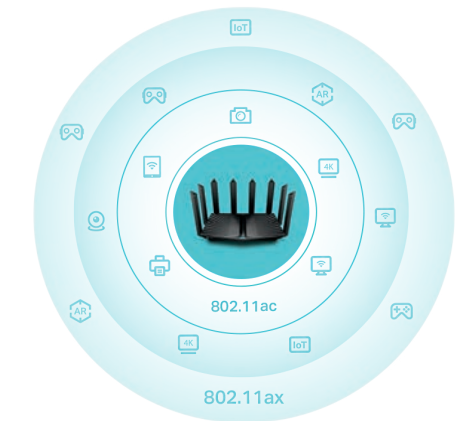

Faster. Smarter. Unstoppable.

Meet Wi-Fi 6 Technology

AX6600 Tri-Band Wi-Fi 6 Router

Archer AX90

Equipped with the latest Wi-Fi 6 technology, Archer AX90 optimizes every detail of your network connection to significantly improve network efficiency.

▶ Unrivaled Tri-Band Speed

AX6600 Tri-Band Wi-Fi speed boosted by 1024-QAM delivers astonishing wireless speeds: 4804 Mbps (5 GHz-2) + 1201 Mbps (5 GHz-1) + 574 Mbps (2.4 GHz)

5 GHz-2 4804 Mbps

5 GHz-1 1201 Mbps

2.4 GHz 574 Mbps

▶ Connect Numerous Devices

With tri-band Wi-Fi and MU-MIMO Technology, Archer AX90 communicates with multiple devices via 8 streams simultaneously. Advanced features like OFDMA provide a significant increase in capacity, satisfying the demands of an intensive network.

▶ Multi-Gig Wired Performance

Don't waste your gigabit internet access. Archer AX90's 2.5 Gbps and 1 Gbps WAN/LAN ports offer you max flexibility and boosts your total internet throughput. Three gigabit LAN ports give you full control and blistering data transfer speeds for peak performance.

▶ Far-Reaching Wi-Fi Coverage

Eight high-gain external antennas equipped with Beamforming deliver strong Wi-Fi signals to every corner of your home.

▶ Cutting-Edge Processing

1.5 GHz Quad-Core CPU eradicates latency and delivers stable performance.

▶ TP-Link HomeCare™ Pro

HomeCare™ Pro ensures every device on your network remains protected and gives you the tools you need to fully manage your network.