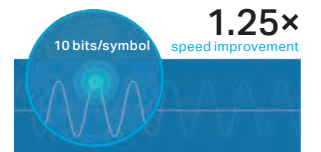

▶ Faster Speeds

Wi-Fi 6 single stream's speed has been raised to 1.2 Gbps—20% faster than connecting through a gigabit Ethernet cable. More devices can share high-speed Wi-Fi at the same time. Watch Netflix at home or live stream from your home computer. Streaming just got that much better.

Wi-Fi 6
1024-QAM