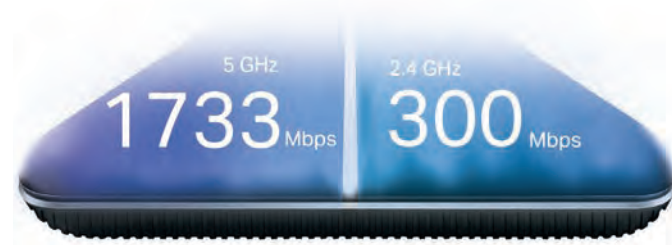

Get in the Fast Lane

AC2100 Wireless MU-MIMO VDSL/ADSL Modem Router
Archer VR2100

- Super VDSL
- Ultra-Fast Speed
- Versatile Connectivity
- Higher Efficiency
- Lightning-Fast Wired Connections
- Easy Setup and Management

The Fastest Wi-Fi for Your Whole Home Network

AC2800 Wireless MU-MIMO VDSL/ADSL Modem Router
Archer VR2800

- AC2800 Dual-Band Wi-Fi
- VDSL Broadband Speeds of up to 100 Mbps
- Powerful 1 GHz Dual-Core CPU
- MU-MIMO for More Speed

Super VDSL - the Future of Internet Access

The Archer VR2100 features Super VDSL (VDSL2 Profile 35b), the latest generation of DSL technology. Downstream is increased by up to 350 Mbps, 3.5x faster than its VDSL2 predecessor. The integrated DSL port also supports all standard DSL connections.

Supports TP-Link OneMesh™ for Whole-Home Coverage

TP-Link OneMesh products work together to provide a more flexible and cost-effective Mesh network with a single Wi-Fi name for seamless whole-home coverage.