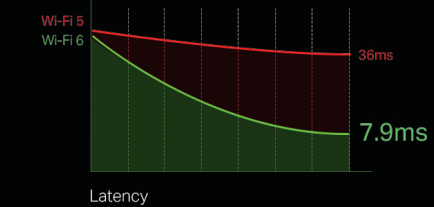

Improved Security - WPA3™

The latest security enhancements provide enhanced protection for personal password safety.