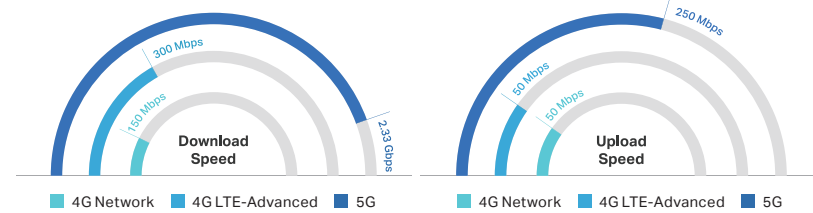

Stays Fast, Always

OneMesh™ keeps your network running at top-speed by intelligently choosing the fastest connection path for your data.

OneMesh™ for Every TP-Link Product Category

OneMesh™ is coming to all TP-Link SOHO product categories with a simple firmware update. Enjoy more options for customizing your whole-home Wi-Fi. Get ready to enjoy seamless coverage and the fastest possible speeds throughout your home.

Scan for a Full List of Supported Models

5th Generation of Cellular Networks

5G networks offer faster speeds and lower latency on smartphones, CPEs, and other devices than ever before.

AI-Driven Mesh

A smart upgrade to TP-Link Mesh
Combined with Next-Gen Wi-Fi 6

Faster Speeds

5G's download speed has been raised to 2.33 Gbps (based on R15 Sub-6 GHz)—7.8x faster than 4G LTE-Advanced and 15.5x than 4G LTE. For example, a 5G device can download a 3 GB file in 35 seconds when it reaches the download speed of 700 Mbps.