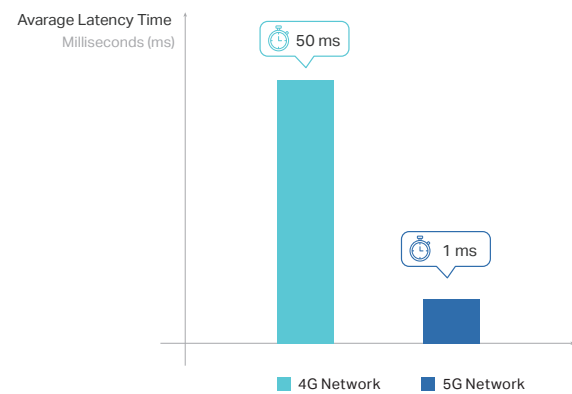

5th Generation of Cellular Networks

5G networks offer faster speeds and lower latency on smartphones, CPEs, and other devices than ever before.

AI-Driven Mesh

A smart upgrade to TP-Link Mesh
Combined with Next-Gen Wi-Fi 6

Faster Speeds

5G's download speed has been raised to 2.33 Gbps (based on R15 Sub-6 GHz)—7.8x faster than 4G LTE-Advanced and 15.5x than 4G LTE. For example, a 5G device can download a 3 GB file in 35 seconds when it reaches the download speed of 700 Mbps.

Lower Latency

Taking a giant leap forward in connectivity, 5G brings fast responsive network connections to tomorrow's mobile devices, which greatly enhances the experience when you play real-time games. The low latency also helps the emerging IoT industry as shown below.

Denser Connection

As the IoT market accelerates, many more devices will be connected to cells, with a million devices per square kilometer under 5G network.

5G Promises a More IoT-Friendly Ecosystem

Self-Driving Cars

Logistics

Retail

Healthcare

Smart Cities

AI-Driven Mesh = Customized Wi-Fi for You

Armed with AI-Driven Mesh technology, Deco automatically learns and improves itself from experience. This provides the ideal mesh Wi-Fi unique to your home and network environment. Walk through your home and enjoy seamless streaming at the fastest possible speeds.

Self-Learning Capability

Intelligently learns the network environment, client quality, and user behaviors to custom create the optimal Wi-Fi network.

Advanced Algorithms

Automatically adjusts channel settings and transmission power levels of neighboring APs on the same network to provide strong wireless coverage while minimizing wireless interference.

Three Advanced Technologies, All in One