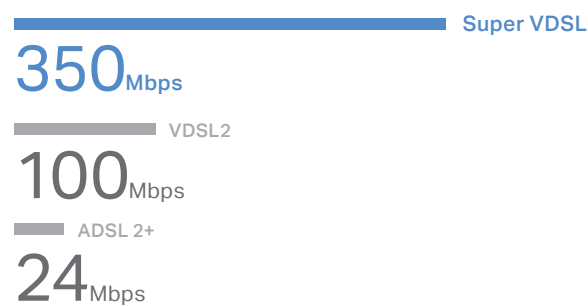

Get in the Fast Lane

AC2100 Wireless MU-MIMO VDSL/ADSL Modem Router
Archer VR2100

- Super VDSL
- Ultra-Fast Speed
- Versatile Connectivity
- Higher Efficiency
- Lightning-Fast Wired Connections
- Easy Setup and Management

The Fastest Wi-Fi for Your Whole Home Network

AC2800 Wireless MU-MIMO VDSL/ADSL Modem Router
Archer VR2800

- AC2800 Dual-Band Wi-Fi
- VDSL Broadband Speeds of up to 100 Mbps
- Powerful 1 GHz Dual-Core CPU
- MU-MIMO for More Speed

Super VDSL - the Future of Internet Access

The Archer VR2100 features Super VDSL (VDSL2 Profile 35b), the latest generation of DSL technology. Downstream is increased by up to 350 Mbps, 3.5x faster than its VDSL2 predecessor. The integrated DSL port also supports all standard DSL connections.

Supports TP-Link OneMesh™ for Whole-Home Coverage

TP-Link OneMesh products work together to provide a more flexible and cost-effective Mesh network with a single Wi-Fi name for seamless whole-home coverage.