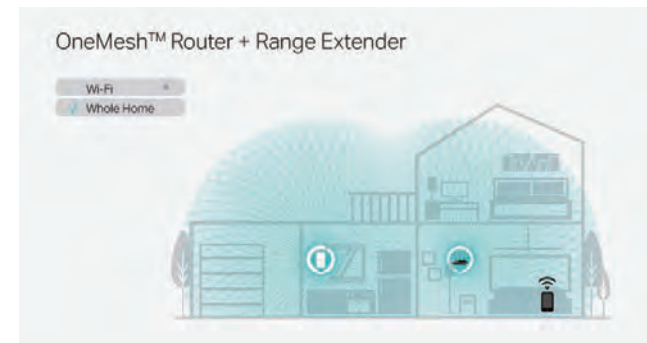

4. No More Buffering

Tired of endless loading? With TP-Link Mesh technology, Decos provide lag-free connections for over 100 devices.

100+ devices

Whether you're watching a movie, gaming online, or running your smart products, you should never have to worry about your Wi-Fi.

Eliminate Wi-Fi Dead Spots

OneMesh™ boosts signal strength while maintaining a single Wi-Fi network that covers every corner of your home. No more searching around for a stronger signal for faster connections.

Seamless Wi-Fi with Just One Network Name

OneMesh™ intelligently connects mobile devices to your router or extenders, whichever provides the best connection. The OneMesh™ router and extenders share a single Wi-Fi name so you stay connected to your network in every room.