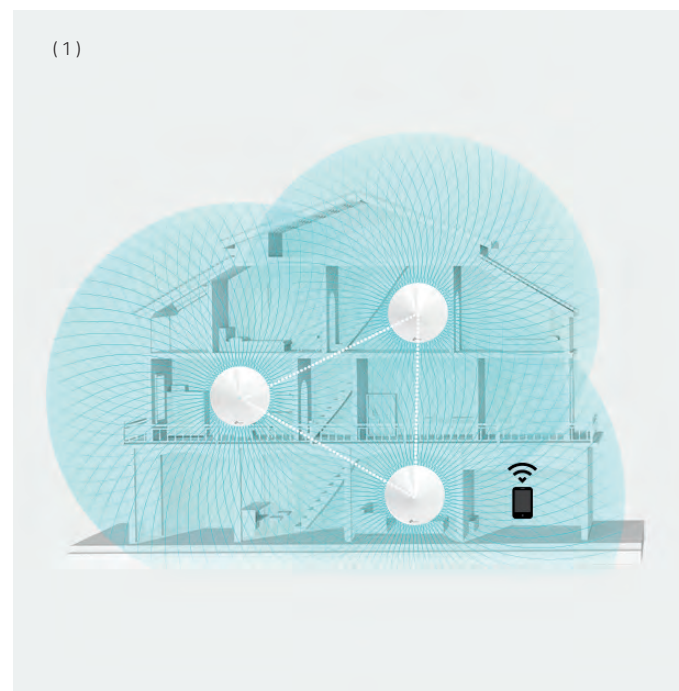

4. No More Buffering

Tired of endless loading? With TP-Link Mesh technology, Decos provide lag-free connections for over 100 devices.

100+ devices

Whether you're watching a movie, gaming online, or running your smart products, you should never have to worry about your Wi-Fi.

Eliminate Wi-Fi Dead Spots

OneMesh™ boosts signal strength while maintaining a single Wi-Fi network that covers every corner of your home. No more searching around for a stronger signal for faster connections.