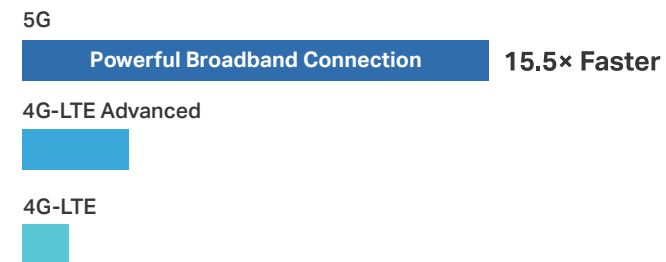

Wi-Fi 6

Built-In Smart Hub

- Smart Sensor
- Smart Bulb
- Smart Switch
- Smart Plug
- Lock
- Thermostat

5G: Unrivaled Speed, Feel No Lag

The Fastest Speed Ever

5G greatly boosts the download speed up to 2.33 Gbps (based on R15 Sub-6 GHz)—7.8x faster than 4G LTE-Advanced and 15.5x than 4G LTE.

Ultra-Low Latency

5G brings fast responsive network connections to tomorrow's mobile devices, with only 1 ms latency.

Wi-Fi 6 Mesh: Faster, Broader, For More Devices

AX6600 Tri-Band Wi-Fi
Speeds up to 6.6 Gbps