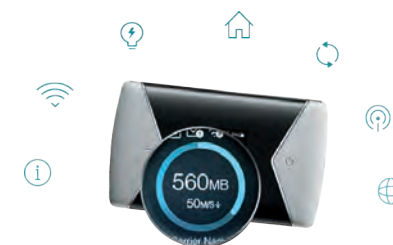

Power to Keep Working All Day Long for ~15 Hours

M7450 is equipped with a powerful 3000 mAh battery. On its own, it can work effortlessly up to 15 hours at full capacity and stand by for over 900 hours.

Advanced Screen & Menu for Easy Usage

The screen displays information of battery life, signal strength, Wi-Fi status, connected users, and more.