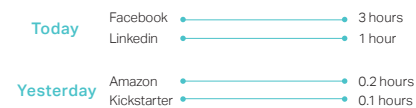

Your Home, Our Care.

- Real-Time IoT Protection
- Powerful Antivirus
- Parental Controls
- Comprehensive Reports

Whole Home Mesh Wi-Fi System

Wi-Fi should just work, no matter which room you're in. Whether you listen to music as you cook, stream a movie while relaxing in bed, or video chat with a loved one on the porch, Deco keeps you connected throughout your home.

Deco is a Wi-Fi system that uses several units working together to ensure a strong Wi-Fi signal in every part of the home. Your devices automatically connect to the fastest Wi-Fi band and remain safe thanks to Deco's comprehensive network security. The integrated IoT hub connects and controls all your smart home devices without the need for an additional hub. Setup and management are simple with an easy-to-use mobile Deco app.

Real-Time IoT Protection

TP-Link HomeCare™ Pro identifies IoT devices and immediately begins monitoring the security performance once your IoT device joins the internet. With a firewall, HomeCare™ Pro blocks unauthorized access, encrypts your data, and protects against cyber threats and attacks.

Powerful Antivirus

Protects your family by intelligently preventing access to malicious URLs.

Identifies and blocks potential threats and fixes vulnerabilities in the network.

All your connected devices, including IoT devices are fully protected from any cyber threats or attacks.

Robust Parental Controls

Age-level filters and online time limits provide your family with personalized and appropriate internet access. With a detailed report of your home network, you can check the sites your children visit and how much time they spend on each. It's a great way to know your children are safe while they're having fun online.

Content Filter

Time Limits

Insights

Comprehensive Reports