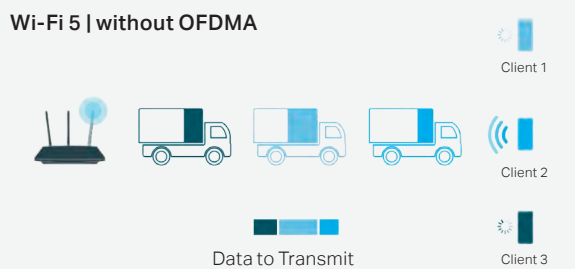

Wi-Fi 5 | without OFDMA