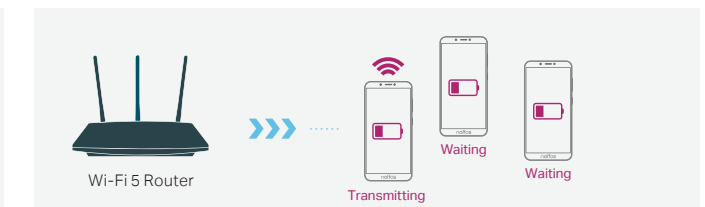

Wi-Fi 6 | with OFDMA

Wi-Fi 5 | without OFDMA

▶ Prolong Your Mobile Devices' Battery Lives

Tired of recharging your IoT devices? Wi-Fi 6 utilizes Target Wake Time to schedule transmissions and allows a power-saving 20 MHz stream to coexist with a high-speed 160 MHz stream. When your mobile devices are on standby, Wi-Fi 6 substantially preserves battery power.

▶ Backwards Compatible

Wi-Fi 6 handles more data for multiple applications. Upgrading to a Wi-Fi 6 router benefits your existing devices immediately. You won't need to upgrade for several years.

TP-Link | Deco Mesh Technology