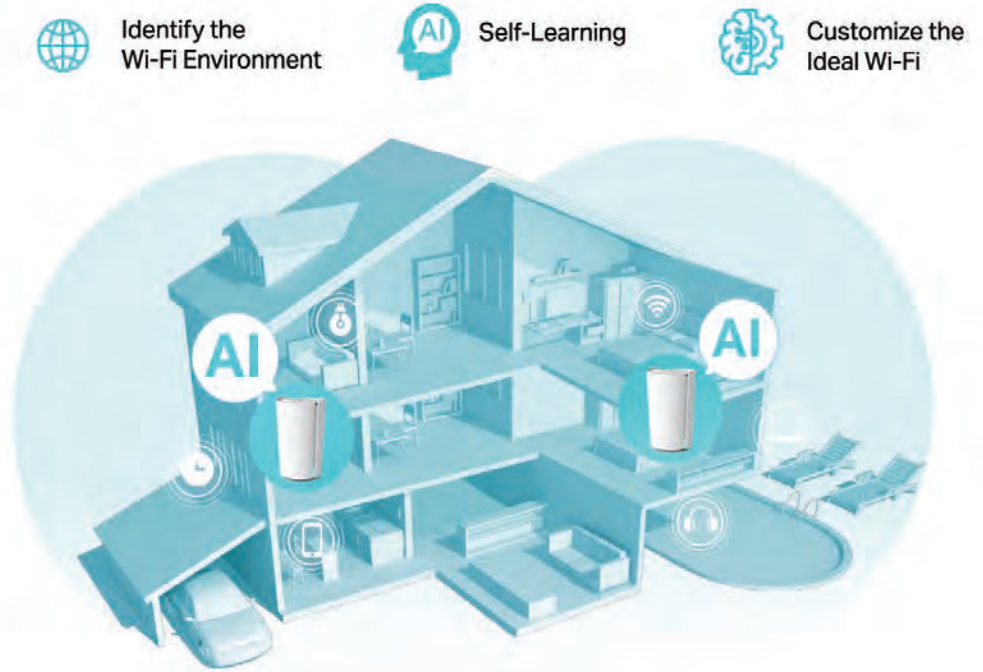

Online Time Analysis

Have a clear picture of how much time each family member spends online and receive browsing advice from HomeCare™ Pro

▶ **Powerful Smart Wi-Fi**

Armed with Wi-Fi 6 and AI-Driven Mesh technology, Deco X90 features self-learning in different network environments to provide an optimal Wi-Fi signal in every corner of your home. Enjoy ultra-fast and secure tri-band Wi-Fi no matter how many devices you have.

High-Speed Internet Access

1x 2.5 Gbps Port + 1x Gigabit Port

Maximized Range and Efficiency

6x High-Gain Antennas + 2x Smart Array Antennas

▶ **AX6600 Tri-Band Blazing Wi-Fi**

The Tri-Band Wi-Fi with 1024-QAM and 160 MHz channel technology boosts overall speeds up to an incredible 6600 Mbps.

▶ **Smart High-Gain Antennas for Better Connections**

Built-in high-gain antennas use intelligent algorithms to auto-detect other Deco units' locations and establish a stronger backhaul between each other via signal concentration. This boosts coverage and improves wireless connections.

Traditional Mesh

Mesh with Smart Antennas

▶ **AI-Driven Mesh, Customized Wi-Fi for You**

AI-Driven Mesh Technology enables Deco X90 to intelligently learn the network environment, client quality, and user behaviors. With sophisticated algorithms covering a wide range of factors, Deco X90 provides the ideal Mesh Wi-Fi unique to your home. Walk through your home and enjoy seamless streaming at the fastest possible speeds.