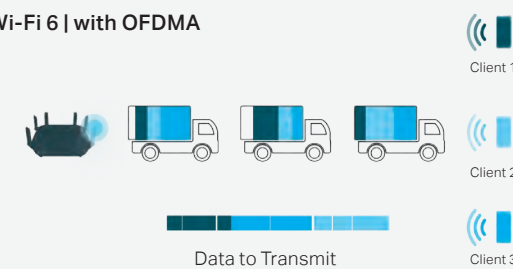

Wi-Fi 6 | with OFDMA