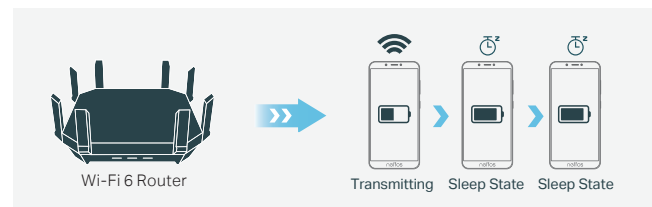

Take a glance at our annual list of the key technologies which will play an important role in our products and have a profound effect on your home or business network.

▶ Faster Speeds

Wi-Fi 6 single stream's speed has been raised to 1.2 Gbps—20% faster than connecting through a gigabit Ethernet cable. More devices can share high-speed Wi-Fi at the same time. Watch Netflix at home or live stream from your home computer. Streaming just got that much better.

Wi-Fi 6 | with OFDMA

Wi-Fi 5 | without OFDMA

▶ Prolong Your Mobile Devices' Battery Lives

Tired of recharging your IoT devices? Wi-Fi 6 utilizes Target Wake Time to schedule transmissions and allows a power-saving 20 MHz stream to coexist with a high-speed 160 MHz stream. When your mobile devices are on standby, Wi-Fi 6 substantially preserves battery power.

▶ Backwards Compatible

Wi-Fi 6 handles more data for multiple applications. Upgrading to a Wi-Fi 6 router benefits your existing devices immediately. You won't need to upgrade for several years.

TP-Link | Deco Mesh Technology