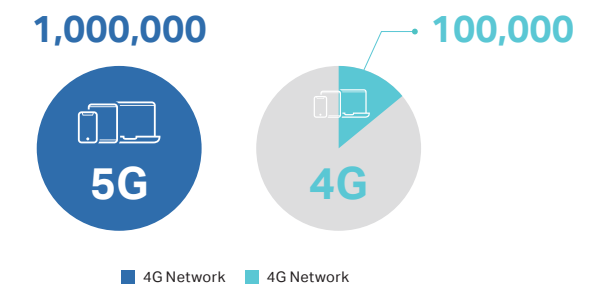

Lower Latency, Greater Experience

5G brings fast responsive network connections to tomorrow's mobile devices, with only 1 ms latency.

The Number of Devices per 1 km² Supports