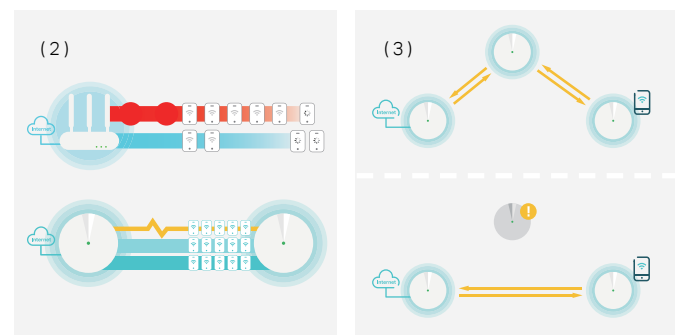

1. True Seamless Roaming

Deco units coordinate to create a single, unified network with the IEEE 802.11k/v/r Mesh protocol. Your phone or tablet automatically connects to the fastest Deco as you move through your home, delivering a truly seamless online experience.

2. Stays Fast

Adaptive path selection keeps your network running at top-speed by automatically choosing the fastest connection path.

3. Self-Healing

If one Deco has an issue, the system will automatically reroute data via the other Decos to ensure you always stay online.

4. No More Buffering

Tired of endless loading? With TP-Link Mesh technology, Decos provide lag-free connections for over 100 devices.

100+ devices

Whether you're watching a movie, gaming online, or running your smart products, you should never have to worry about your Wi-Fi.

Eliminate Wi-Fi Dead Spots

OneMesh™ boosts signal strength while maintaining a single Wi-Fi network that covers every corner of your home. No more searching around for a stronger signal for faster connections.