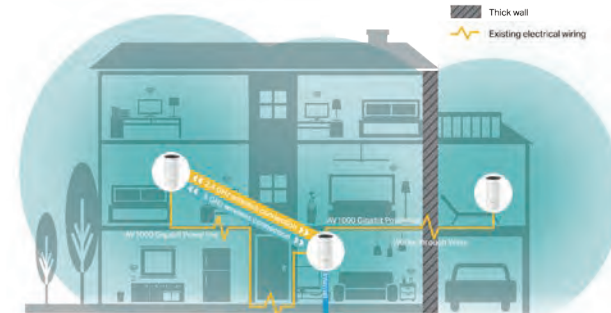

- Connect More Device** - Deco handles traffic from even the busiest network, providing lag-free connections for over 100 devices.
- Seamless Roaming** - Deco units work together to form a unified network. Walk through your home and stay connected with the fastest possible speeds.
- Full Gigabit Ports** - Two Gigabit ports on each unit deliver lightning-fast wired performance.
- TP-Link HomeCare™** - Provides a customized home network with enhanced security, protecting your sensitive data or limiting the access of your kids and guests.
- Setup Made Easier than Ever** - The Deco app walks you through setup step by step.
- Great Compatibility** - All Decos work together.

- Wi-Fi Dead-Zone
- Connect up to 100 Devices
- Seamless Roaming
- Two Modes in One

Mesh Wi-Fi + Powerline Hybrid Bandwidth

Deco P9 combines dual-band Wi-Fi and powerline to transmit data between Deco units, delivering a whole home Wi-Fi coverage up to 6,000 ft² / 560 m² for you.

Works through Walls

Powerline technology uses your home's electrical wiring to create stronger connections between Deco units, reducing the impact of walls and other obstacles on signal.

Boosted Speeds

Powerline and wireless connections work together to transmit data between Deco units. The total network speed is greatly improved compared with using Wi-Fi only.