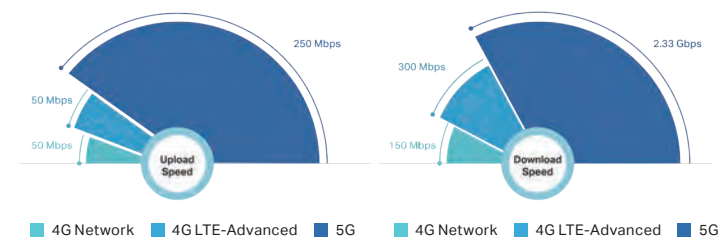

5G | Beyond Fast

5G AX6600 Tri-Band Wi-Fi 6 Router

Archer MX6600

Wi-Fi 6

▶ Accessing the Internet – 5G

Faster Speeds than Ever

5G's download speed has been raised to 2.33 Gbps (based on R15 Sub-6 GHz)—7.8× faster than 4G LTE-Advanced and 15.5× than 4G LTE.