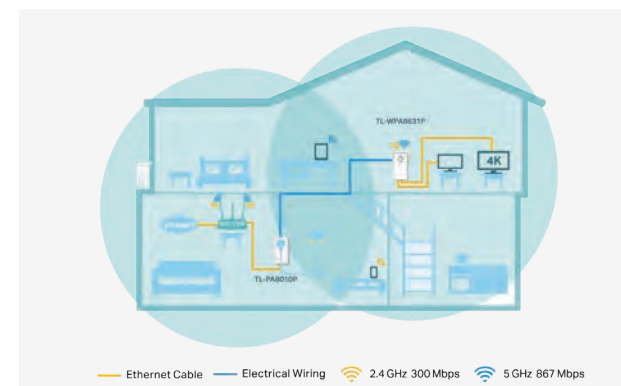

Powerline

With TP-Link's Powerline adapters, there's no need for drilling or wire installation. You can turn your home's electrical wiring into a high-speed network with ease.

Every single adapter acts as a portable LAN port, transmitting the wired and wireless network to any place in your home where there's a power socket, regardless of thick walls and floors.

Simply Plug and Play and enjoy simple network management with our user-friendly tpPLC app, tpPLC Utility, and Web Interface.

Extend AC1200 Wi-Fi and Gigabit Network to Every Room

AV1300 Gigabit Passthrough Powerline ac Wi-Fi Kit

TL-WPA8631P KIT

- HomePlug AV2 1300 Mbps
- 2x2 MIMO Technology
- 300 Mbps + 867 Mbps Wi-Fi
- OneMesh™
- Plug and Play
- One-Touch Wi-Fi Configuration
- Extra Power Socket
- One-Button Security

▶ Faster over the Powerline

The latest HomePlug AV2 technology delivers speeds of up to 1300 Mbps over Powerline, preventing you from losing speed during transfers. TL-WPA8631P extends 2.4 GHz (300 Mbps) + 5 GHz (867 Mbps) dual-band Wi-Fi to any area in your home and shares that connection with all of your favorite wired and wireless devices.

▶ Enjoy a Stable, Seamless Wi-Fi

With OneMesh™ Technology, the TL-WPA8631P KIT works with your existing OneMesh™ Router to form a unified Mesh network. No more switching Wi-Fi network names, enjoy uninterrupted streaming when moving around your home and manage your wireless network all with the Tether app.

▶ More Gigabit Ethernet Ports, More Devices

Equipped with three gigabit Ethernet ports, the TL-WPA8631P provides ultra-fast wired connections.

▶ Plug and Play

Ditch complicated setup processes for good. Connect TL-PA8010P to your router, then plug in the TL-WPA8631P wherever you need extra coverage. Then you're all good!