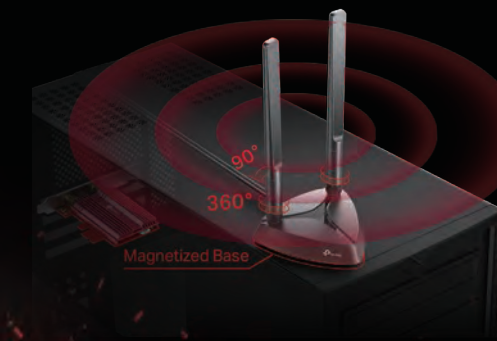

» 2.5 Gbps Wired Connections

Unleash the potential of your next-level bandwidth network. The Multi-Gig solution—a 2.5 Gbps port for extremely fast wired connections—is available on Archer AX11000 and GX90.