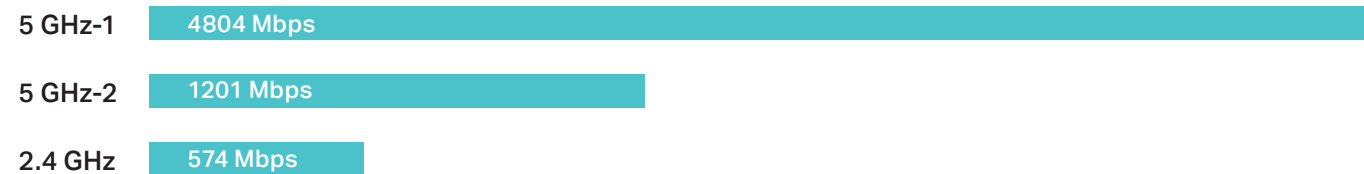

High-Speed Internet Access

1x 2.5 Gbps Port + 1x Gigabit Port

Maximized Range and Efficiency

6x High-Gain Antennas + 2x Smart Array Antennas

▶ **AX6600 Tri-Band Blazing Wi-Fi**

The Tri-Band Wi-Fi with 1024-QAM and 160 MHz channel technology boosts overall speeds up to an incredible 6600 Mbps.