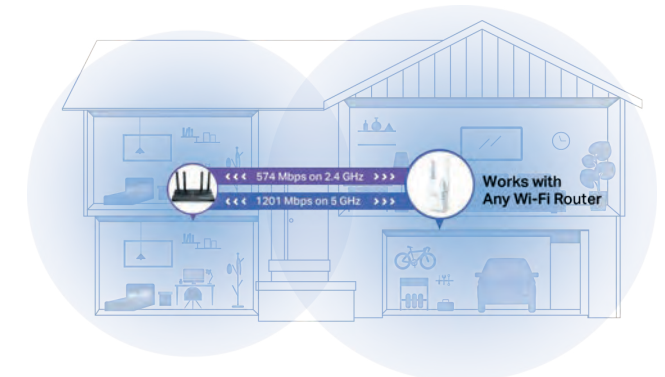

Range Extenders

With walls, floors, and extra space, weak signals and dead zones are common in today's homes. The ever-increasing number of devices under one roof also requires families to have Wi-Fi networks able to deliver high-speed and stable connections in every room.

TP-Link Wi-Fi Range Extenders help eliminate dead zones by boosting your wireless networks in your home and office. This ensures that your mobile, media, and computer devices are always connected and ready for wireless action.

Go Beyond Speed with Wi-Fi 6

AX1800 Wi-Fi Range Extender
RE605X

AX1500 Wi-Fi Range Extender
RE505X

Wi-Fi Dead-Zone Killer

Eliminate Wi-Fi dead zones with extended Wi-Fi coverage at a combined speed of up to 1.8 Gbps.

Cutting-Edge Wi-Fi 6

The latest Wi-Fi technology makes annoying lag, endless loading, and dead spots a thing of the past. Enjoy the future of faster network loads and more connections.

Uninterrupted Streaming

Create a Mesh network by connecting to a OneMesh™ router for seamless whole home coverage.

Built-In Access Point Mode

RE605X/RE505X are more than just range extenders. Simply plug an Ethernet cable into their ports to easily turn wired connections into high-speed dual-band wireless signals.