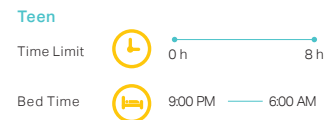

Time Limits