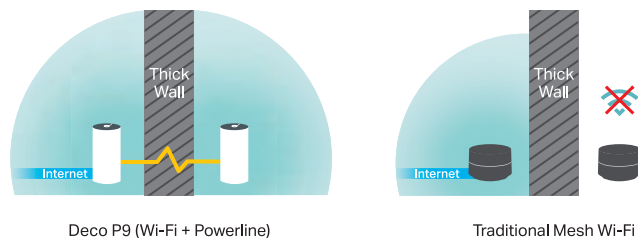

- Connect More Device** - Deco handles traffic from even the busiest network, providing lag-free connections for over 100 devices.
- Seamless Roaming** - Deco units work together to form a unified network. Walk through your home and stay connected with the fastest possible speeds.
- Full Gigabit Ports** - Two Gigabit ports on each unit deliver lightning-fast wired performance.
- TP-Link HomeCare™** - Provides a customized home network with enhanced security, protecting your sensitive data or limiting the access of your kids and guests.
- Setup Made Easier than Ever** - The Deco app walks you through setup step by step.
- Great Compatibility** - All Decos work together.

Fast. Stable. Everywhere.

Whole Home Hybrid Mesh Wi-Fi System
AC1200 + AV1000

Deco P9

Compatible with
amazon alexa

Fast. Stable. Everywhere.

Whole Home Mesh Wi-Fi System
AC1200 Dual-Band Wi-Fi

Deco M4

Compatible with
amazon alexa

- Wi-Fi Dead-Zone
- Connect up to 100 Devices
- Seamless Roaming
- Two Modes in One

Mesh Wi-Fi + Powerline Hybrid Bandwidth

Deco P9 combines dual-band Wi-Fi and powerline to transmit data between Deco units, delivering a whole home Wi-Fi coverage up to 6,000 ft² / 560 m² for you.

Works through Walls

Powerline technology uses your home's electrical wiring to create stronger connections between Deco units, reducing the impact of walls and other obstacles on signal.

Boosted Speeds

Powerline and wireless connections work together to transmit data between Deco units. The total network speed is greatly improved compared with using Wi-Fi only.