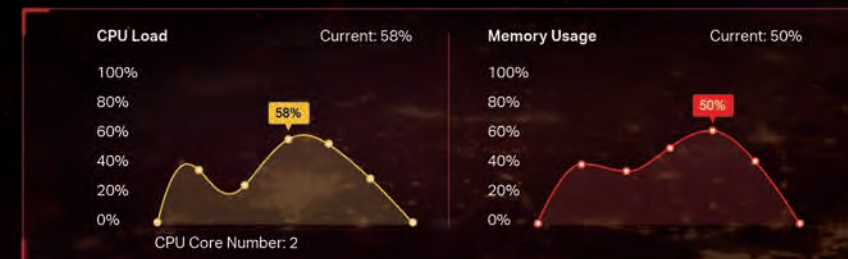

Game Accelerator

Automatically detects and optimizes gaming streams to ensure your gaming stays immersive and keep your network as fast as your reaction speed.¹

GeForce NOW™ QoS Mode

Prioritize your GeForce NOW™ streaming over other internet activities. This specially-tuned QoS mode delivers a smooth and immersive cloud gaming experience.²