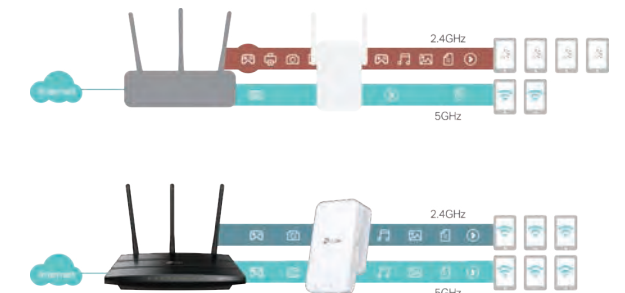

2. Stays Fast

Adaptive path selection keeps your network running at top-speed by automatically choosing the fastest connection path.

3. Self-Healing

If one Deco has an issue, the system will automatically reroute data via the other Decos to ensure you always stay online.

4. No More Buffering

Tired of endless loading? With TP-Link Mesh technology, Decos provide lag-free connections for over 100 devices.

100+ devices

Whether you're watching a movie, gaming online, or running your smart products, you should never have to worry about your Wi-Fi.

Eliminate Wi-Fi Dead Spots

OneMesh™ boosts signal strength while maintaining a single Wi-Fi network that covers every corner of your home. No more searching around for a stronger signal for faster connections.

Seamless Wi-Fi with Just One Network Name

OneMesh™ intelligently connects mobile devices to your router or extenders, whichever provides the best connection. The OneMesh™ router and extenders share a single Wi-Fi name so you stay connected to your network in every room.